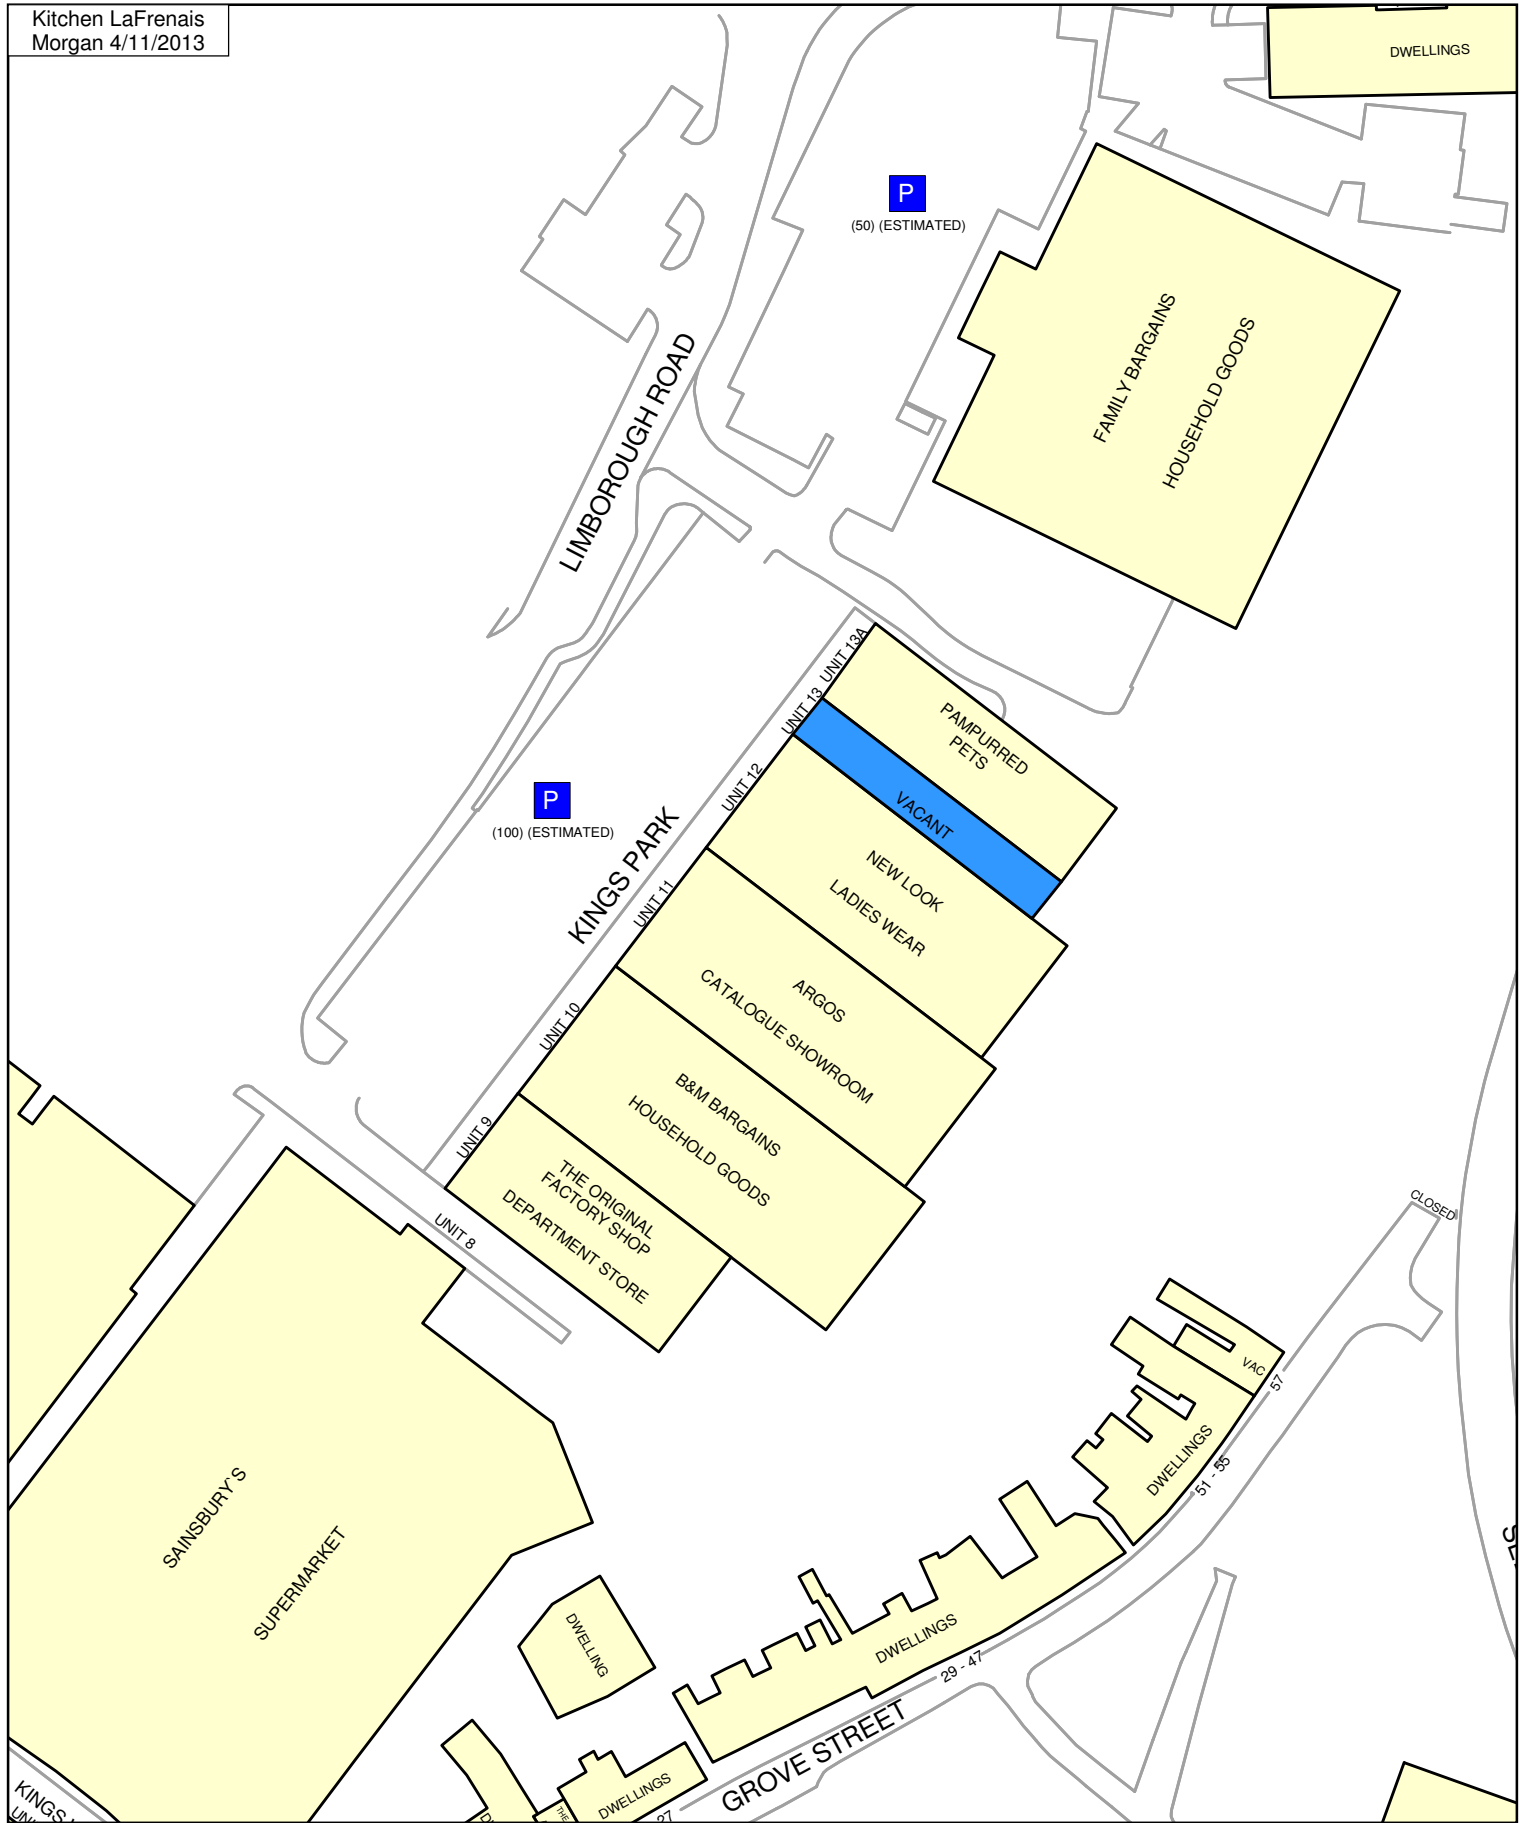

Kitchen LaFrenais
Morgan 4/11/2013

goad
plans.co.uk
For more information on our products and services:
www.goadplans.co.uk
0845 6016011
goad.sales@uk.experian.com

COPYRIGHT AND CONFIDENTIALITY NOTICE
2012 Experian Ltd All Rights Reserved
This product includes mapping data licensed from Ordnance Survey® © Crown Copyright 2012. Licence number PU 100017316.
Mapping sourced from Ordnance Survey
For full terms & copyright conditions visit www.goadplans.co.uk